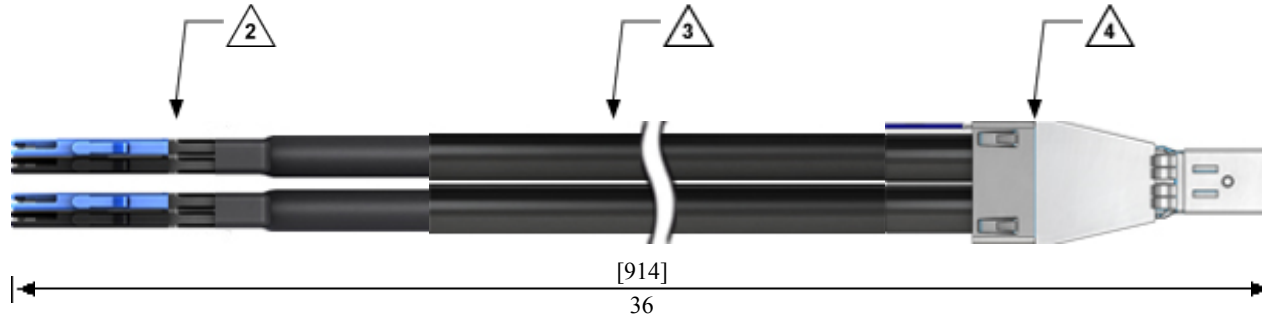

PATCHCORD designer

-  MINI-SAS HD PLUG SFF-8644
-  MINI-SAS
-  610151101-HIGHSPEED VTAC ITA SIDE

1. FOR APPLICATION USE AND CARE INFORMATION CONSULT VPC USERS MANUAL @ WWW.VPC.COM

NOTES:

DIMENSIONS ARE SHOWN AS
[MILLIMETERS]
INCHES

CUSTOMER DRAWING		
VIRGINIA PANEL CORPORATION WWW.VPC.COM		
Signal Connector Patchcord, ITA, High Speed, VTAC, 36", MINI-SAS, to Mini-SAS HD Plug		
SIZE	CAGE CODE	PART# 7-141896722-036
A	18117	
SCALE: NONE	DATE: 07/22/2019	SHEET 1 OF 1