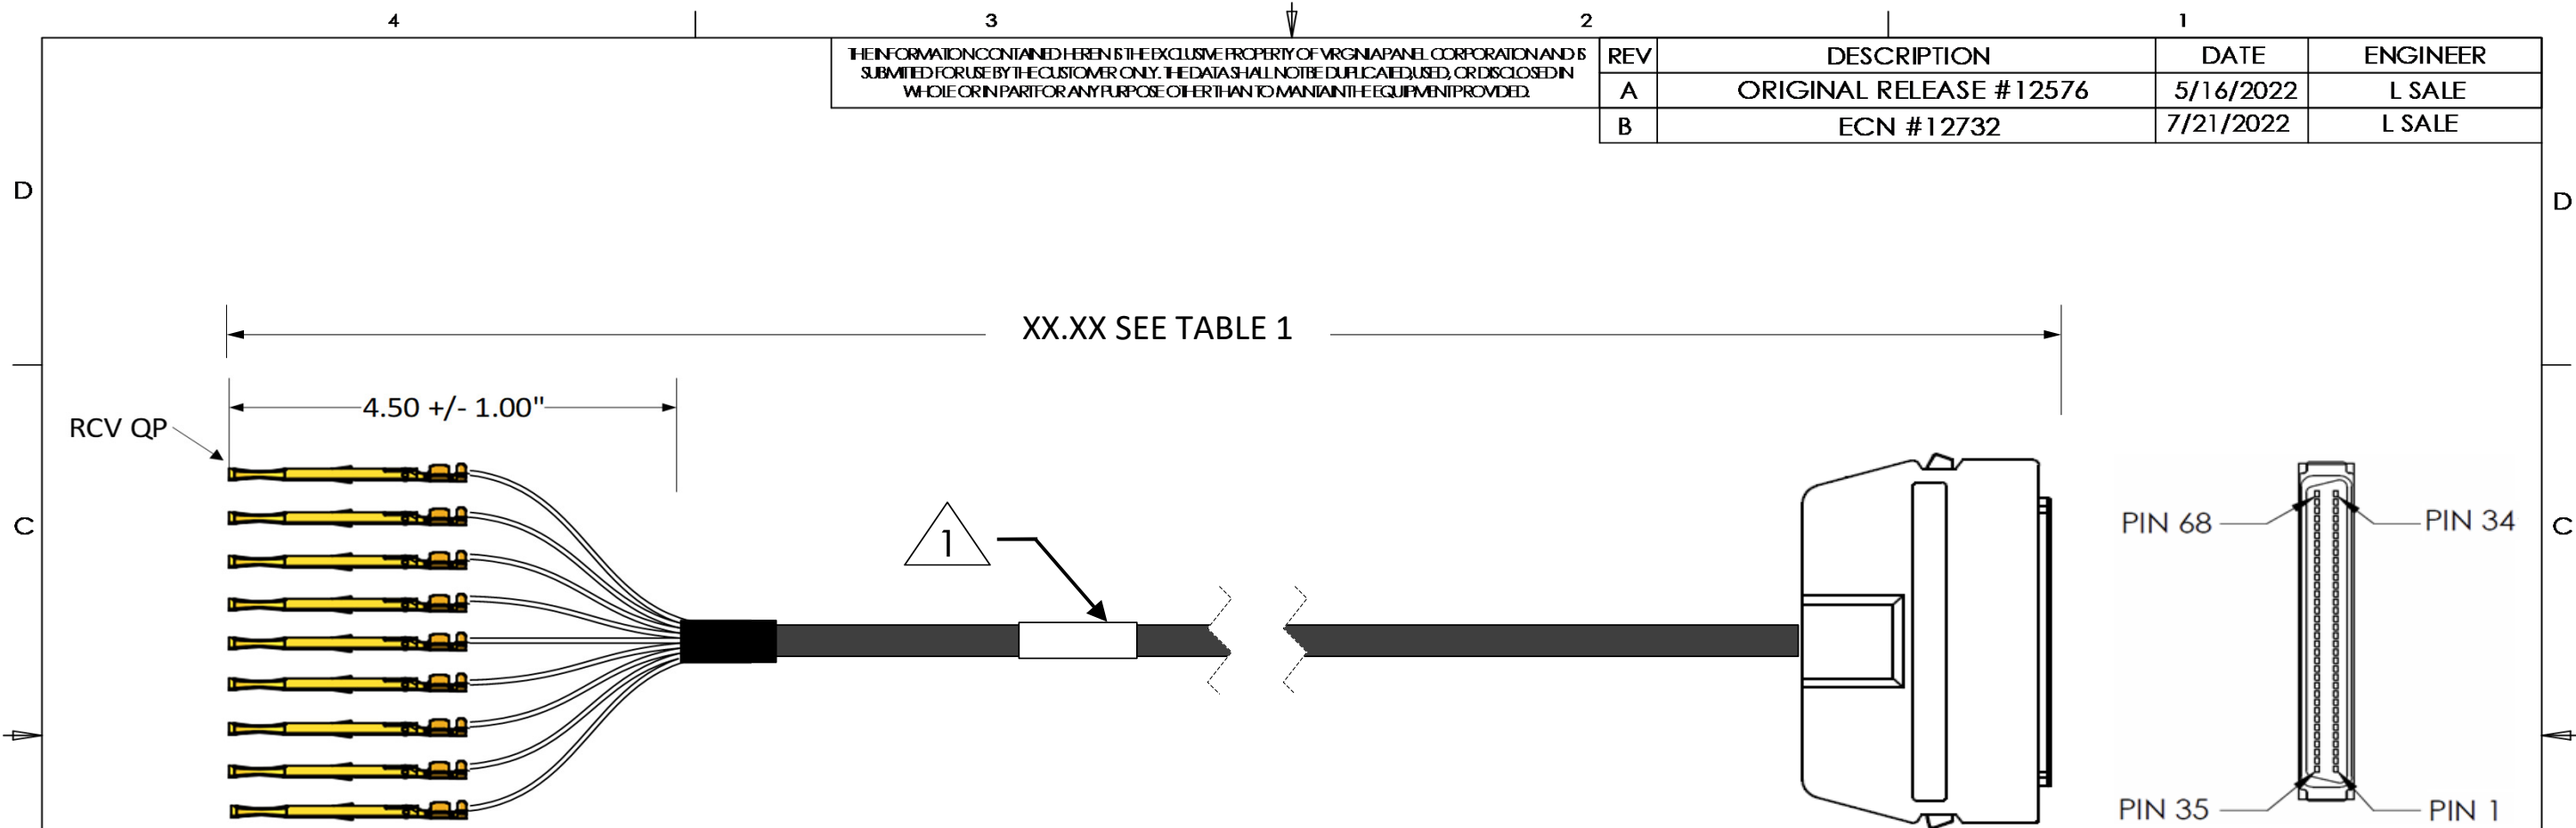

THE INFORMATION CONTAINED HEREIN IS THE EXCLUSIVE PROPERTY OF VIRGINIA PANEL CORPORATION AND IS SUBMITTED FOR USE BY THE CUSTOMER ONLY. THE DATA SHALL NOT BE DUPLICATED, USED, OR DISCLOSED IN WHOLE OR IN PART FOR ANY PURPOSE OTHER THAN TO MAINTAIN THE EQUIPMENT PROVIDED.

REV	DESCRIPTION	DATE	ENGINEER
A	ORIGINAL RELEASE #12576	5/16/2022	L SALE
B	ECN #12732	7/21/2022	L SALE

TABLE 1

PART NUMBER	LENGTH
VFLXXXXXX-020	20"
VFLXXXXXX-036	36"
VFLXXXXXX-048	48"
VFLXXXXXX-060	60"
VFLXXXXXX-072	72"

68PN FML SCSI
MATING FACE