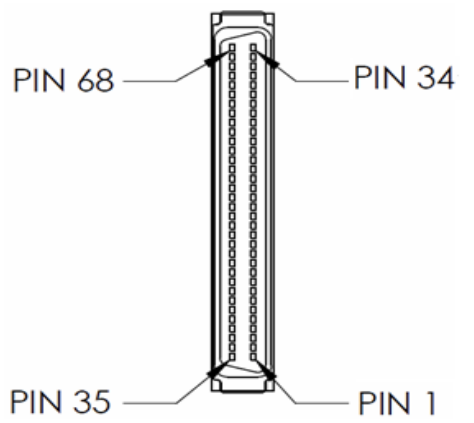

REV	DESCRIPTION	DATE	ENGINEER
A	ORIGINAL RELEASE #12576	5/16/2022	L SALE
B	ECN #12732	7/21/2022	L SALE

PART NUMBER	LENGTH
VFLXXXXXX-020	20"
VFLXXXXXX-036	36"
VFLXXXXXX-048	48"
VFLXXXXXX-060	60"
VFLXXXXXX-072	72"

68PN FML SCSI
MATING FACE

NOTES:
1 MARK IN APPROXIMATE AREA AS SHOWN "VFL122124-XXX REV []"

DIMENSION DESIGNATOR LABELS PER ES6 UNLESS OTHERWISE SPECIFIED.		TORQUE ALL SCREWS PER ES2 UNLESS OTHERWISE SPECIFIED.			
VPC BREAKOUT TOLERANCES UNLESS SPECIFIED REFERENCE ENGINEERING SPECIFICATION 4		DIMENSIONS ARE IN INCHES UNLESS OTHERWISE SPECIFIED.			
IF	THEN	RELATIVE CONNECTOR POSITIONS AND WIRE ROUTING ARE GENERIC AND MAY VARY WITH PINOUT		VFLSIG 68PN SCSI FML TO QP DWG. NO. VFL122124	
BUNDLE SIZE IS SMALLER THAN THE CONNECTOR ENVELOPE & STRAIN RELIEF IS OFFSET	3.50 +/- 1.00	TOLERANCES UNLESS SPECIFIED NOMINAL LENGTH TOLERANCE 0 - 11.99" +1.00/-0.00 12.00 - 59.99" +2.00/-1.00 60.00 - 119.99" +4.00/-1.00 120.00 - 299.99" +6.00/-1.00 300.00" - UP +5 %/-1.00			
BUNDLE SIZE IS SMALLER THAN THE CONNECTOR ENVELOPE & STRAIN RELIEF IS CENTERED	4.50 +/- 1.00			SIZE	SCALE
BUNDLE SIZE IS LARGER THAN THE CONNECTOR ENVELOPE	5.50 +/- 1.00			CAGE CODE	SHEET
				B	NONE
				18117	1 OF 1
				REV	B