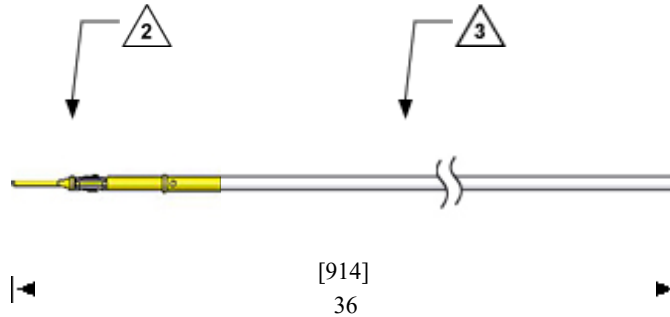

CUSTOMER DRAWING

VPC Patchcord Designer

WWW.VPC.COM

Signal Patchcord, ITA, QuadraPaddle, 36", 22 AWG White Teflon, Single Ended, (5 Amps)

PART# 7-121922000-036

SCALE: NONE

DATE: 08/12/2024

SHEET 1 OF 1

- 5. Maximum Operating Current = 5 Amps
- 3 22 AWG WHITE TEFLON M16878/4-BFE-9 UNTERMINATED
- 2 SIGNAL, ITA, QUADRAPADDLE, 5 AMP, 22-24 AWG

NOTES:

DIMENSIONS ARE SHOWN AS  
[MILLIMETERS]  
INCHES

SIZE CAGE CODE  
A 18117