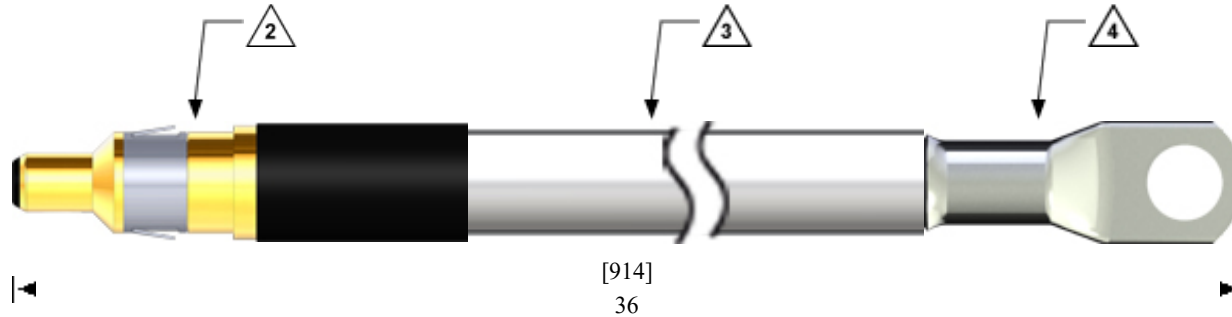

5. Maximum Operating Current = 150 Amps

4 RING TERMINAL 3/8" 2 AWG

3 2 AWG WHITE SILICONE

2 HIGH POWER, ITA, 150 AMPS

NOTES:

DIMENSIONS ARE SHOWN AS
[MILLIMETERS]
INCHES

CUSTOMER DRAWING		
VPC Patchcord Designer		
WWW.VPC.COM		
Power Patchcord, ITA, High Power, 36", 2 AWG White Silicone, to Ring Terminal 3/8" Stud, (150 Amps)		
SIZE	CAGE CODE	PART# 7-222902688-036
A	18117	
SCALE: NONE	DATE: 01/21/2025	SHEET 1 OF 1