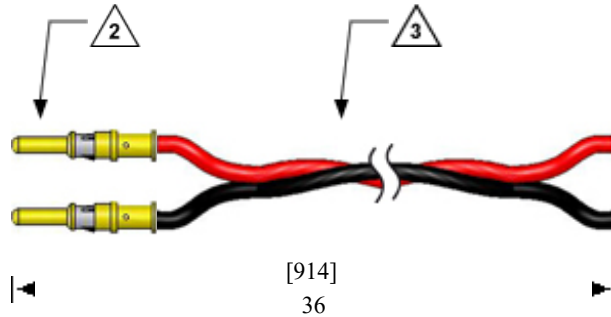

[914]
36

CUSTOMER DRAWING

VPC Patchcord Designer

WWW.VPC.COM

Power Patchcord, ITA, Micro Power, 36", 14 AWG Twisted Pair
Red/Black, Single Ended, (22 Amps)

5. Maximum Operating Current = 22 Amps

3 14 AWG TWISTED PAIR RED/BLACK M16878/4-BKE UNTERMINATED

2 MICRO POWER, ITA, 12 AWG

NOTES:

DIMENSIONS ARE SHOWN AS
[MILLIMETERS]
INCHES

SIZE	CAGE CODE
A	18117

PART# 7-251414000-036

SCALE: NONE

DATE: 01/21/2025

SHEET 1 OF 1