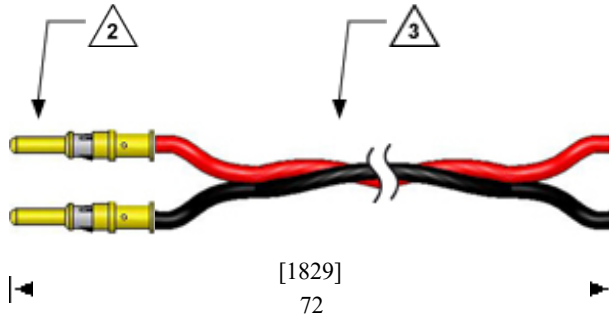

CUSTOMER DRAWING

VPC Patchcord Designer

WWW.VPC.COM

Power Patchcord, ITA, Micro Power, 72", 14 AWG Twisted Pair
Red/Black, Single Ended, (22 Amps)

PART# 7-251414000-072

SCALE: NONE

DATE: 01/21/2025

SHEET 1 OF 1

5. Maximum Operating Current = 22 Amps

3 14 AWG TWISTED PAIR RED/BLACK M16878/4-BKE UNTERMINATED

2 MICRO POWER, ITA, 12 AWG

NOTES:

DIMENSIONS ARE SHOWN AS
[MILLIMETERS]
INCHES

SIZE CAGE CODE
A 18117