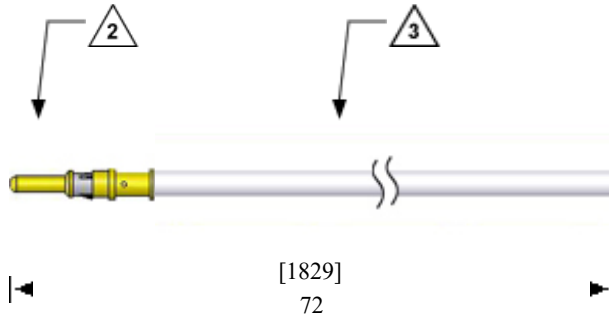

5. Maximum Operating Current = 22 Amps
- 3 14 AWG WHITE TEFLON M16878/4-BKE-9 UNTERMINATED
  - 2 MICRO POWER, ITA, 12 AWG

NOTES:

DIMENSIONS ARE SHOWN AS  
[MILLIMETERS]  
INCHES

CUSTOMER DRAWING		
VPC Patchcord Designer		
WWW.VPC.COM		
Power Patchcord, ITA, Micro Power, 72", 14 AWG White Teflon, Single Ended, (22 Amps)		
SIZE	CAGE CODE	PART# 7-251914000-072
A	18117	
SCALE: NONE	DATE: 08/12/2024	SHEET 1 OF 1