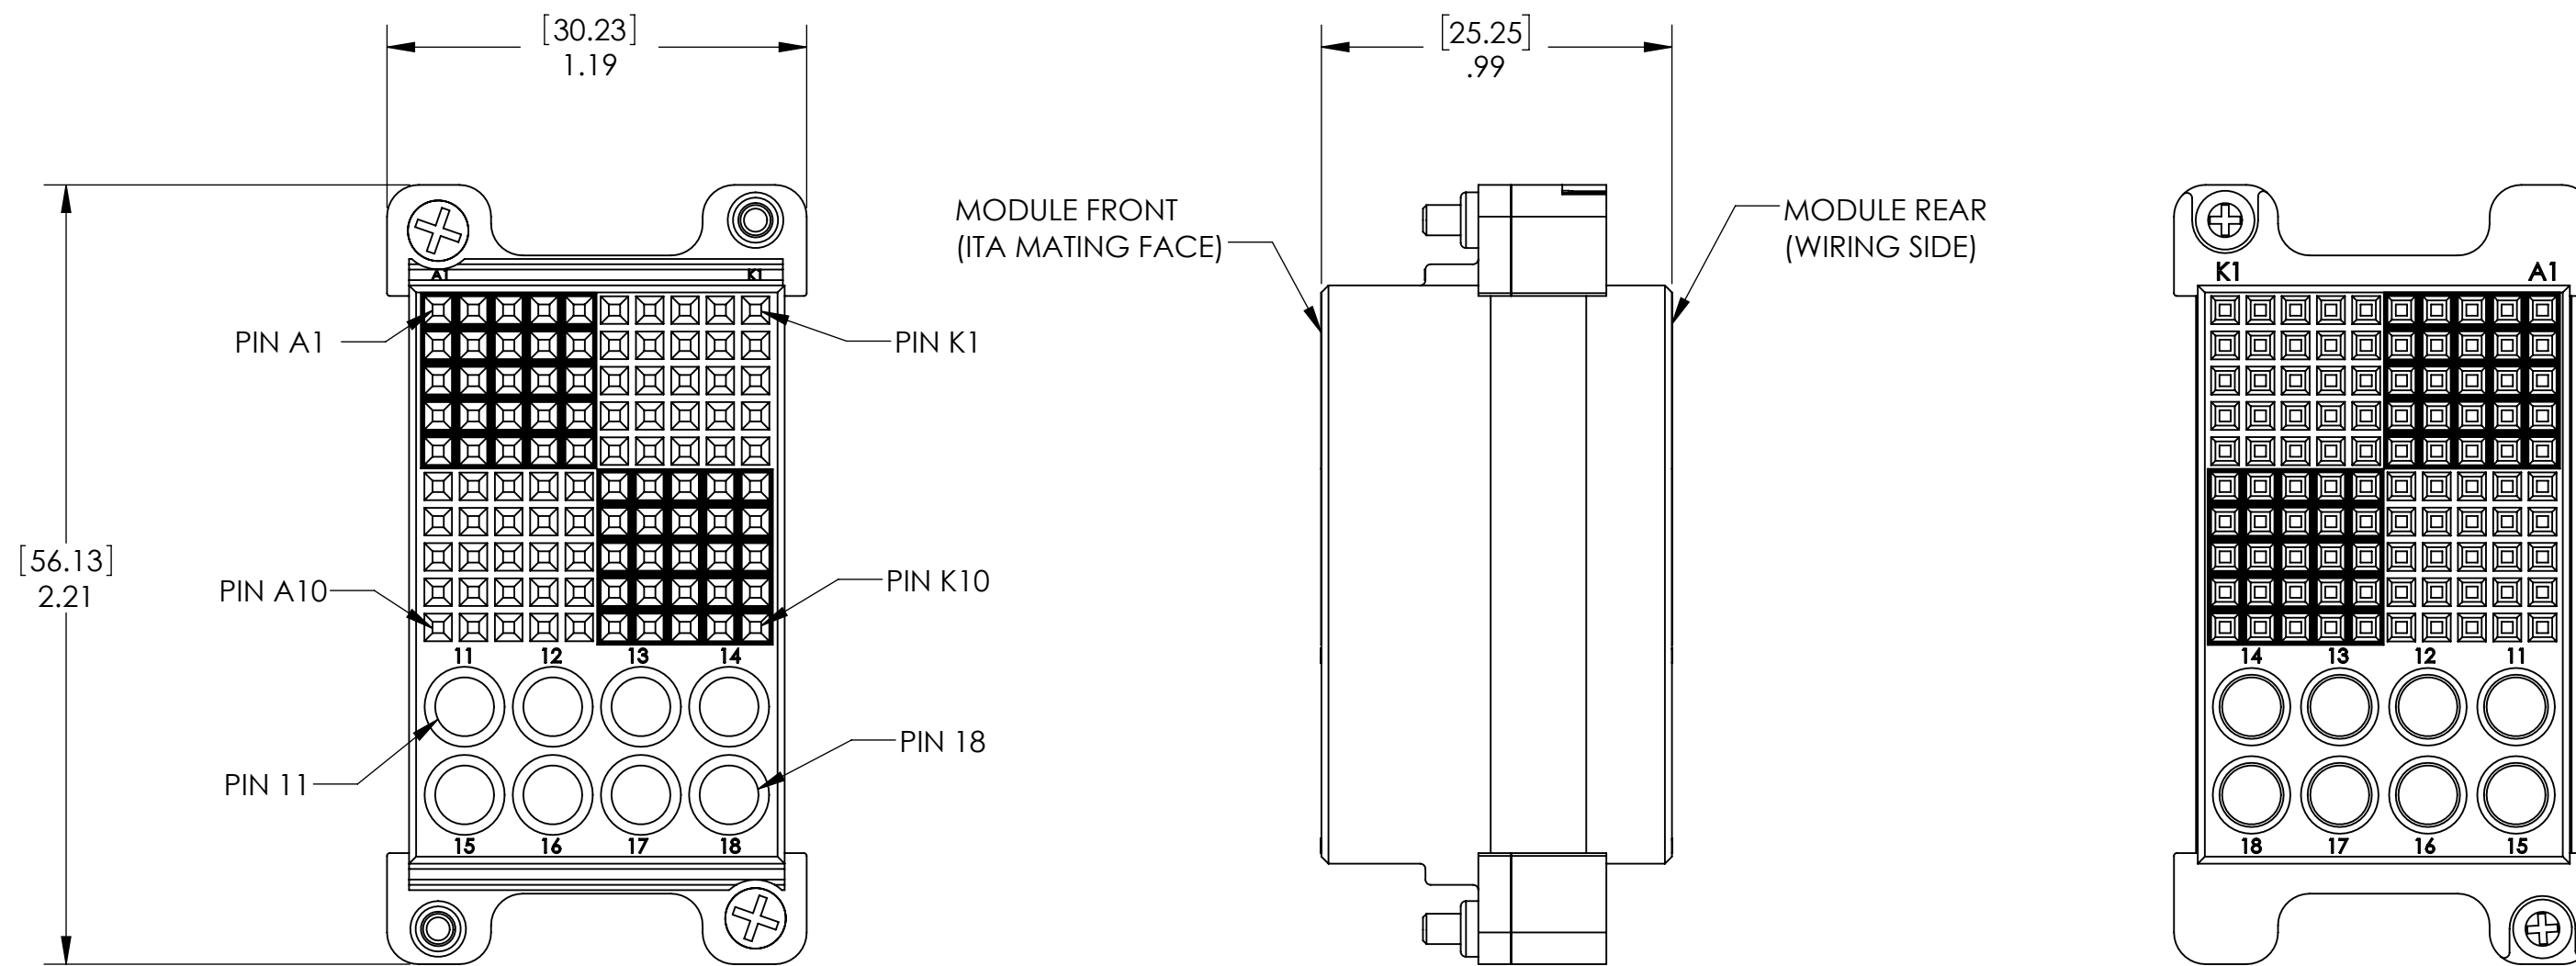

REVISIONS			
REV	DESCRIPTION	DATE	ENGR
C	ECN #15022	5/28/25	J HARDIGREE

2. MATERIALS:
 HOUSING: BLACK LCP
 MOUNTING HARDWARE: STAINLESS STEEL

1. FOR MORE INFORMATION, VISIT VPC.COM.

NOTES:

CUSTOMER DRAWING			
VIRGINIA PANEL CORPORATION			
QUADRAPADDLE SIGNAL / MINI PWR AND MINI CX MOD, RCVR, iCON, 100/8 POS			
DIMENSIONS ARE SHOWN AS:	SIZE	CAGE CODE	DWG. NO.
[MILLIMETERS]	C	18117	510160102
INCHES			
SCALE: NONE	510160102	8/5/06	SHEET 1 OF 1