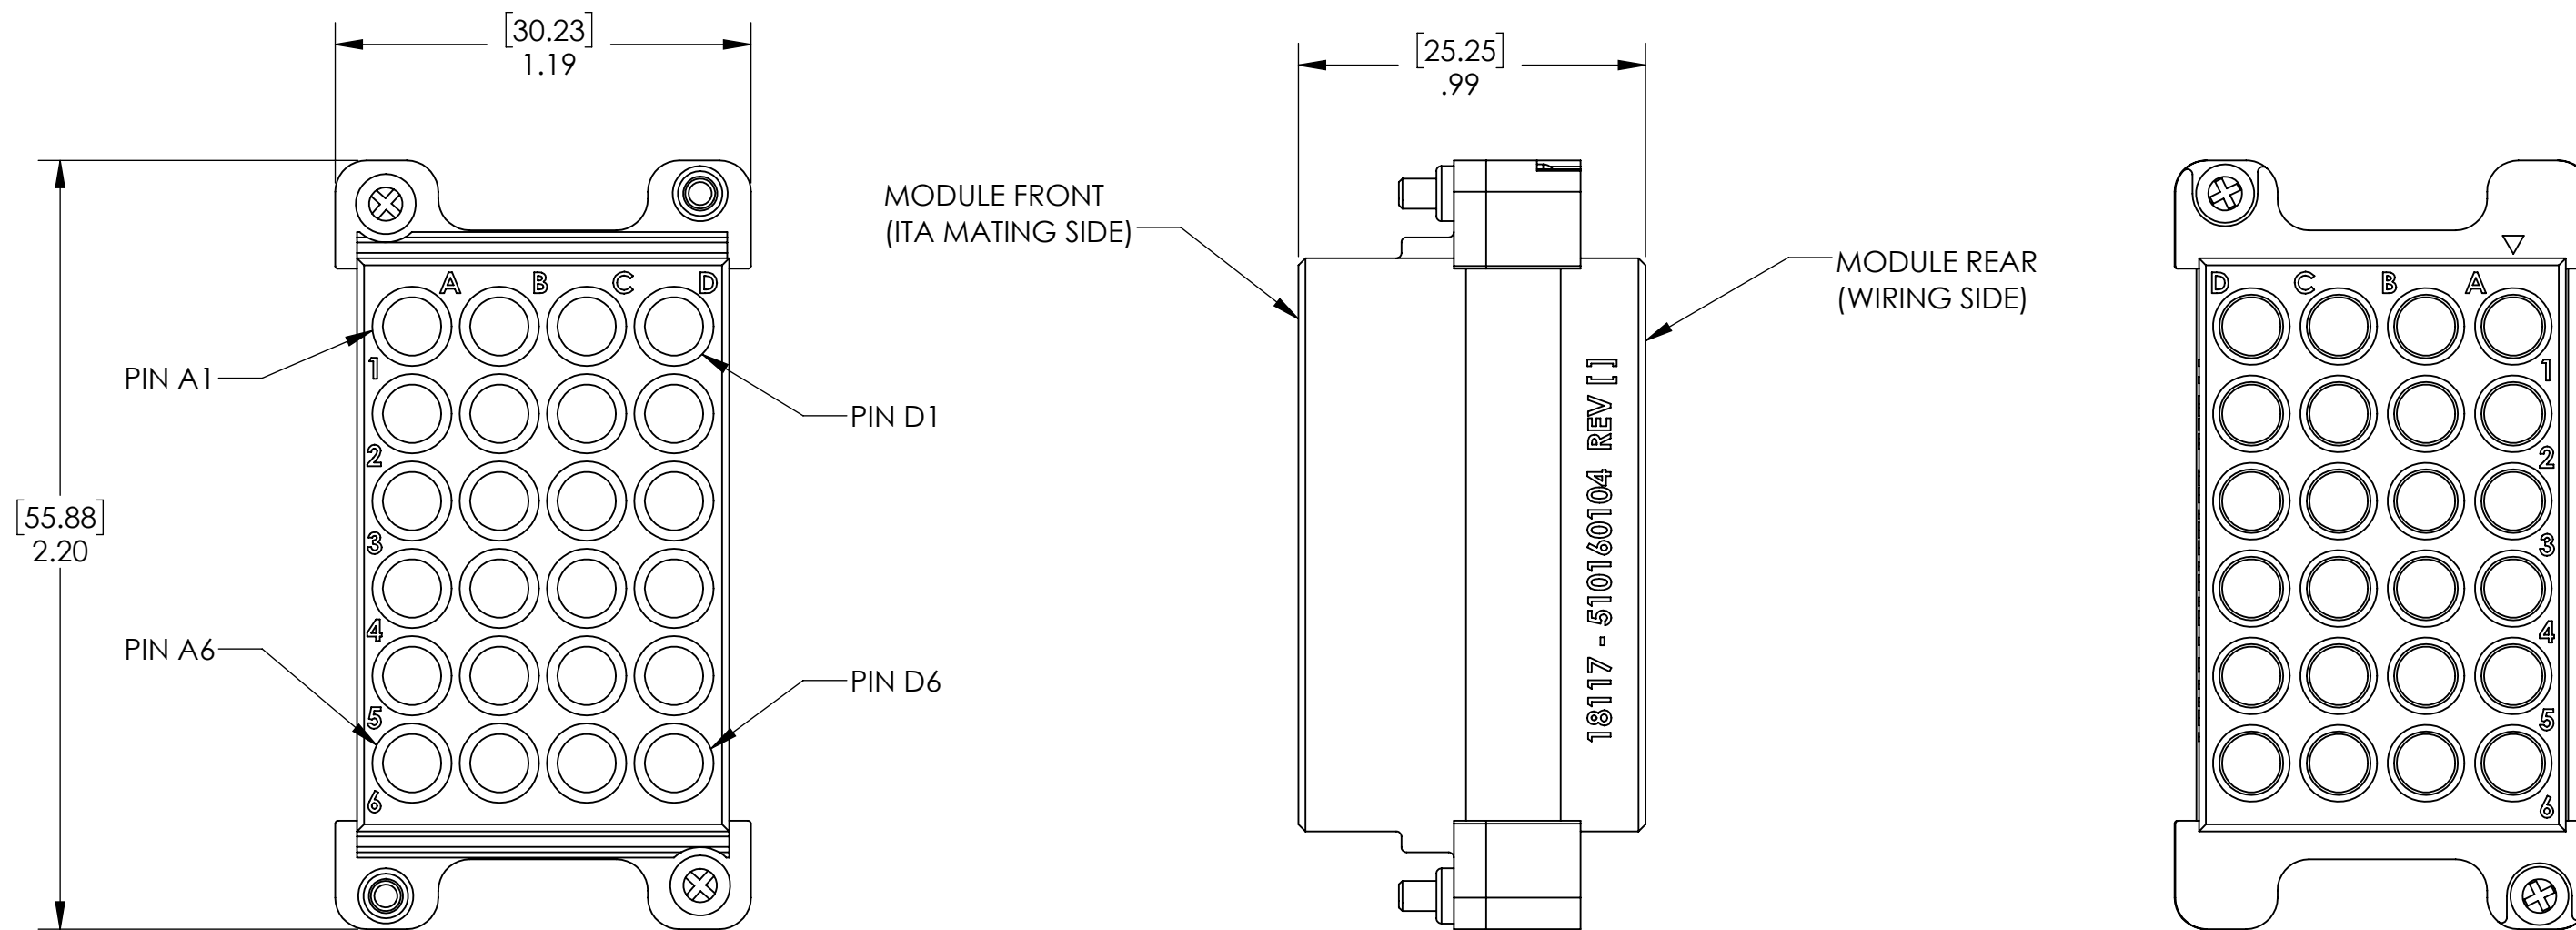

REVISIONS			
REV	DESCRIPTION	DATE	ENGR
B	ECN #12663	10/27/22	J HARDIGREE

2. MATERIALS:
 HOUSING: BLACK LCP
 MOUNTING HARDWARE: STAINLESS STEEL

1. FOR MORE INFORMATION, VISIT VPC.COM.
 NOTES:

CUSTOMER DRAWING			
VIRGINIA PANEL CORPORATION WWW.VPC.COM			
MINI POWER / MINI COAX MOD, RCVR, iCON, 24 POS			
DIMENSIONS ARE SHOWN AS:	SIZE	CAGE CODE	DWG. NO.
[MILLIMETERS]	C	18117	510160104
INCHES			
SCALE: NONE	510160104	4/3/08	SHEET 1 OF 1