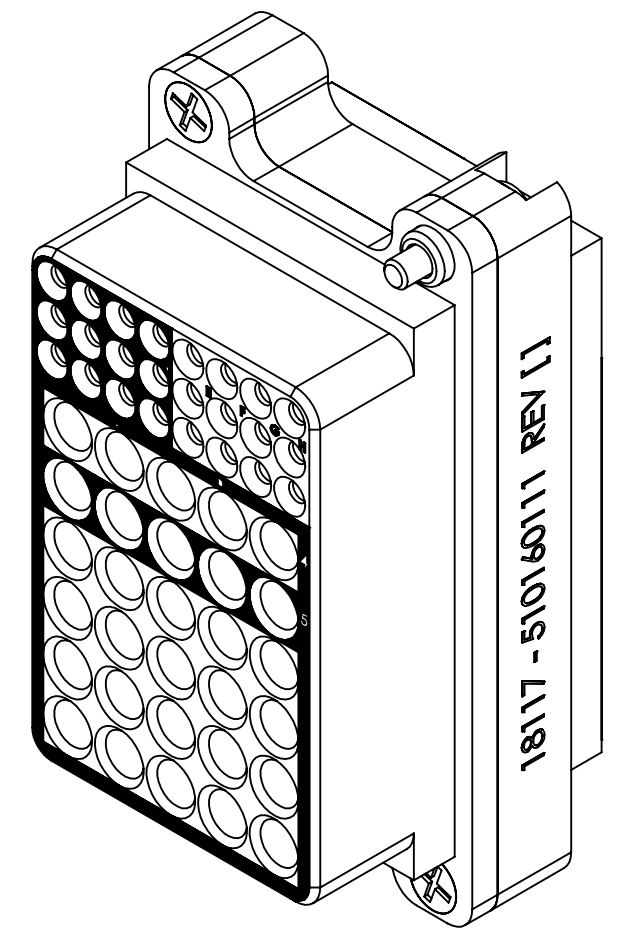

4

3

2

1

DO NOT SCALE DRAWING

THE INFORMATION CONTAINED HEREIN IS THE EXCLUSIVE PROPERTY OF VPC AND IS PERMITTED FOR USE BY THE CUSTOMER ONLY. THE DATA SHALL NOT BE DUPLICATED, USED, OR DISCLOSED IN WHOLE OR IN PART FOR ANY PURPOSE OTHER THAN TO MAINTAIN THE EQUIPMENT PROVIDED. CONSULT WITH VPC ENGINEERING IF MORE DETAIL IS REQUIRED.

REVISIONS			
REV	DESCRIPTION	DATE	ENGR
D	ECN #12662	11/7/22	J HARDIGREE

2. MATERIALS:
 HOUSING: G10 - PAINTED BLACK
 MOUNTING HARDWARE: STAINLESS STEEL

1. FOR MORE INFORMATION, VISIT VPC.COM.
 NOTES:

CUSTOMER DRAWING			
VIRGINIA PANEL CORPORATION WWW.VPC.COM			
Signal / Micro Power/ Micro Coax, Module, Receiver, TriPaddle, iCon Series, 24/30 Position			
DIMENSIONS ARE SHOWN AS:	SIZE	CAGE CODE	DWG. NO.
[MILLIMETERS]	C	18117	510160111
INCHES			
SCALE: NONE	510160111	2/12/07	SHEET 1 OF 1