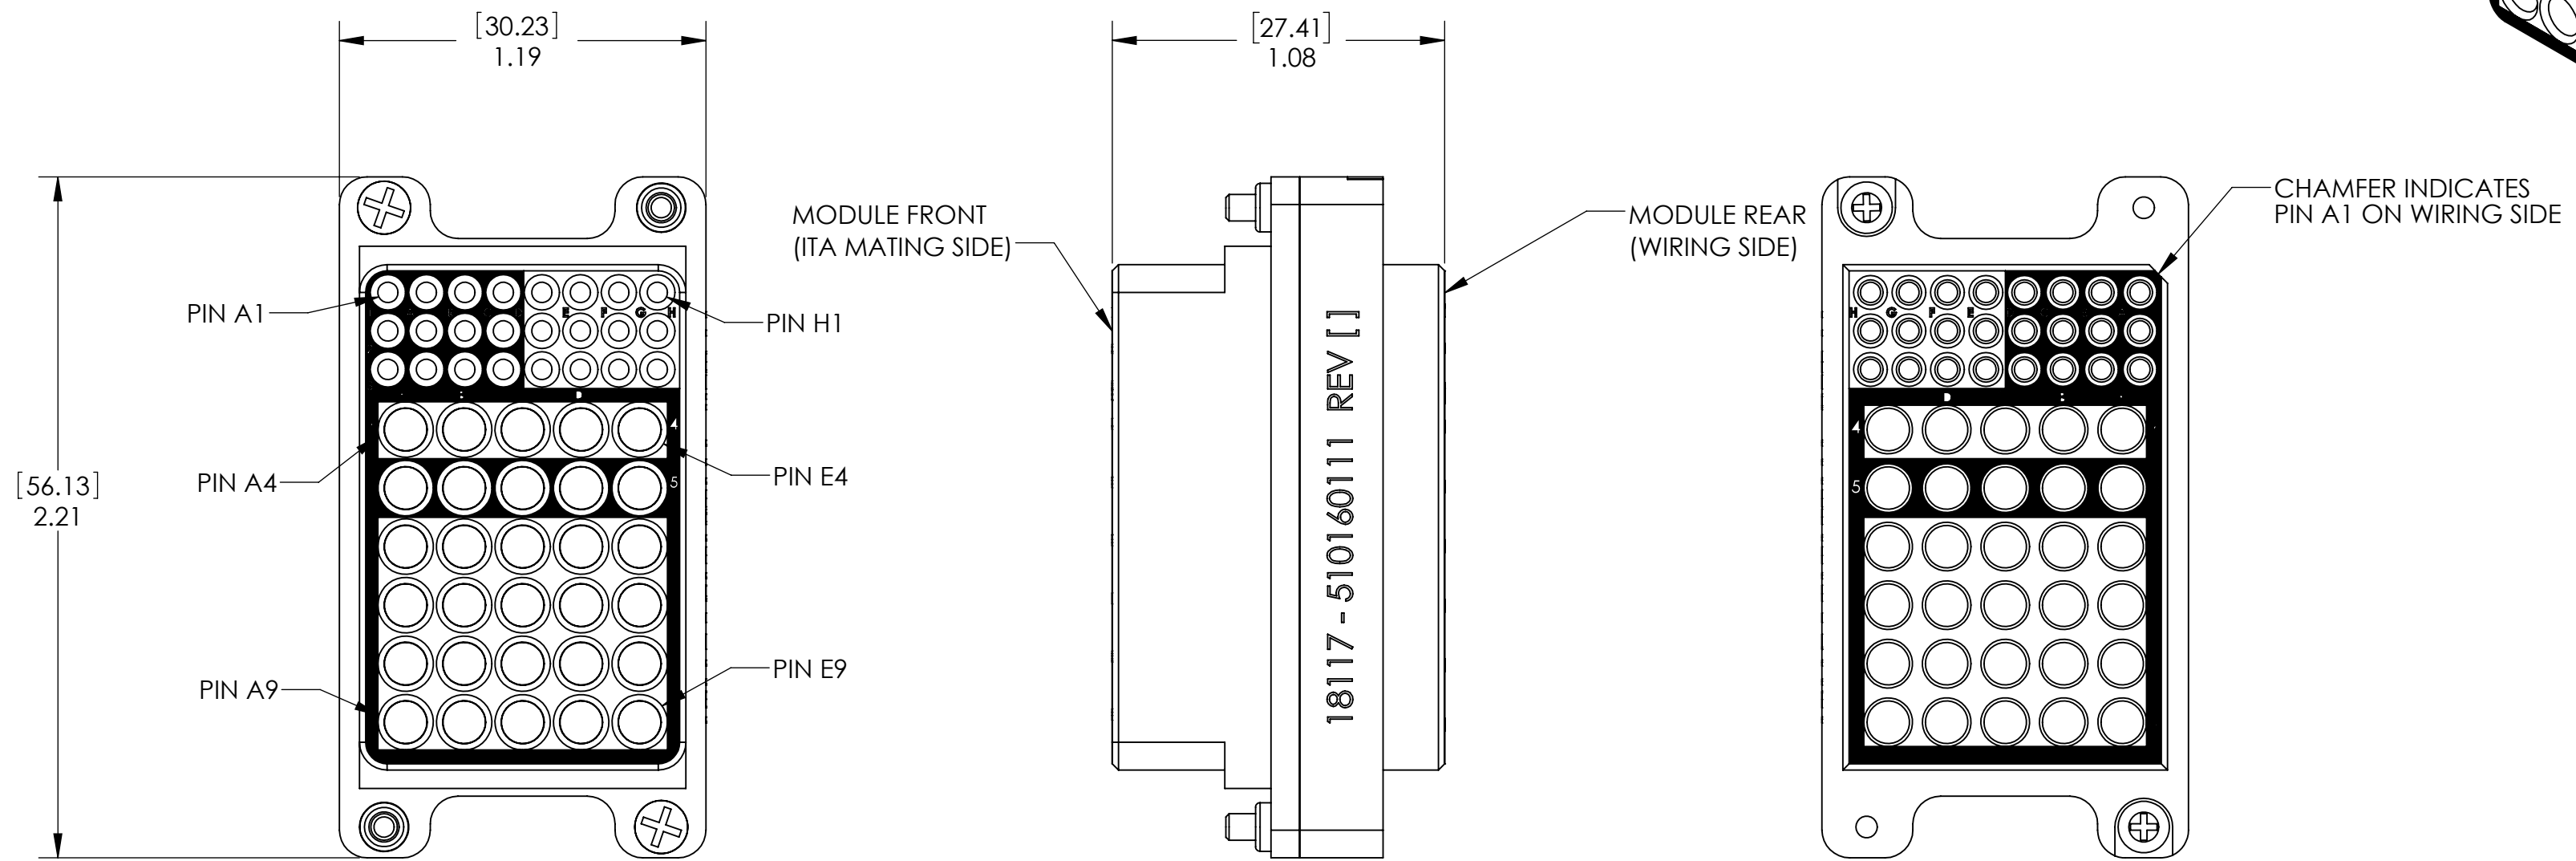

4

3

2

1

DO NOT SCALE DRAWING

THE INFORMATION CONTAINED HEREIN IS THE EXCLUSIVE PROPERTY OF VPC AND IS PERMITTED FOR USE BY THE CUSTOMER ONLY. THE DATA SHALL NOT BE DUPLICATED, USED, OR DISCLOSED IN WHOLE OR IN PART FOR ANY PURPOSE OTHER THAN TO MAINTAIN THE EQUIPMENT PROVIDED. CONSULT WITH VPC ENGINEERING IF MORE DETAIL IS REQUIRED.

REVISIONS			
REV	DESCRIPTION	DATE	ENGR
D	ECN #12662	11/7/22	J HARDIGREE

2. MATERIALS:
 HOUSING: G10 - PAINTED BLACK
 MOUNTING HARDWARE: STAINLESS STEEL

1. FOR MORE INFORMATION, VISIT VPC.COM.
 NOTES:

CUSTOMER DRAWING			
VIRGINIA PANEL CORPORATION WWW.VPC.COM			
Signal / Micro Power/ Micro Coax, Module, Receiver, TriPaddle, iCon Series, 24/30 Position			
DIMENSIONS ARE SHOWN AS:	SIZE	CAGE CODE	DWG. NO.
[MILLIMETERS]	C	18117	510160111
INCHES			
SCALE: NONE	510160111	2/12/07	SHEET 1 OF 1