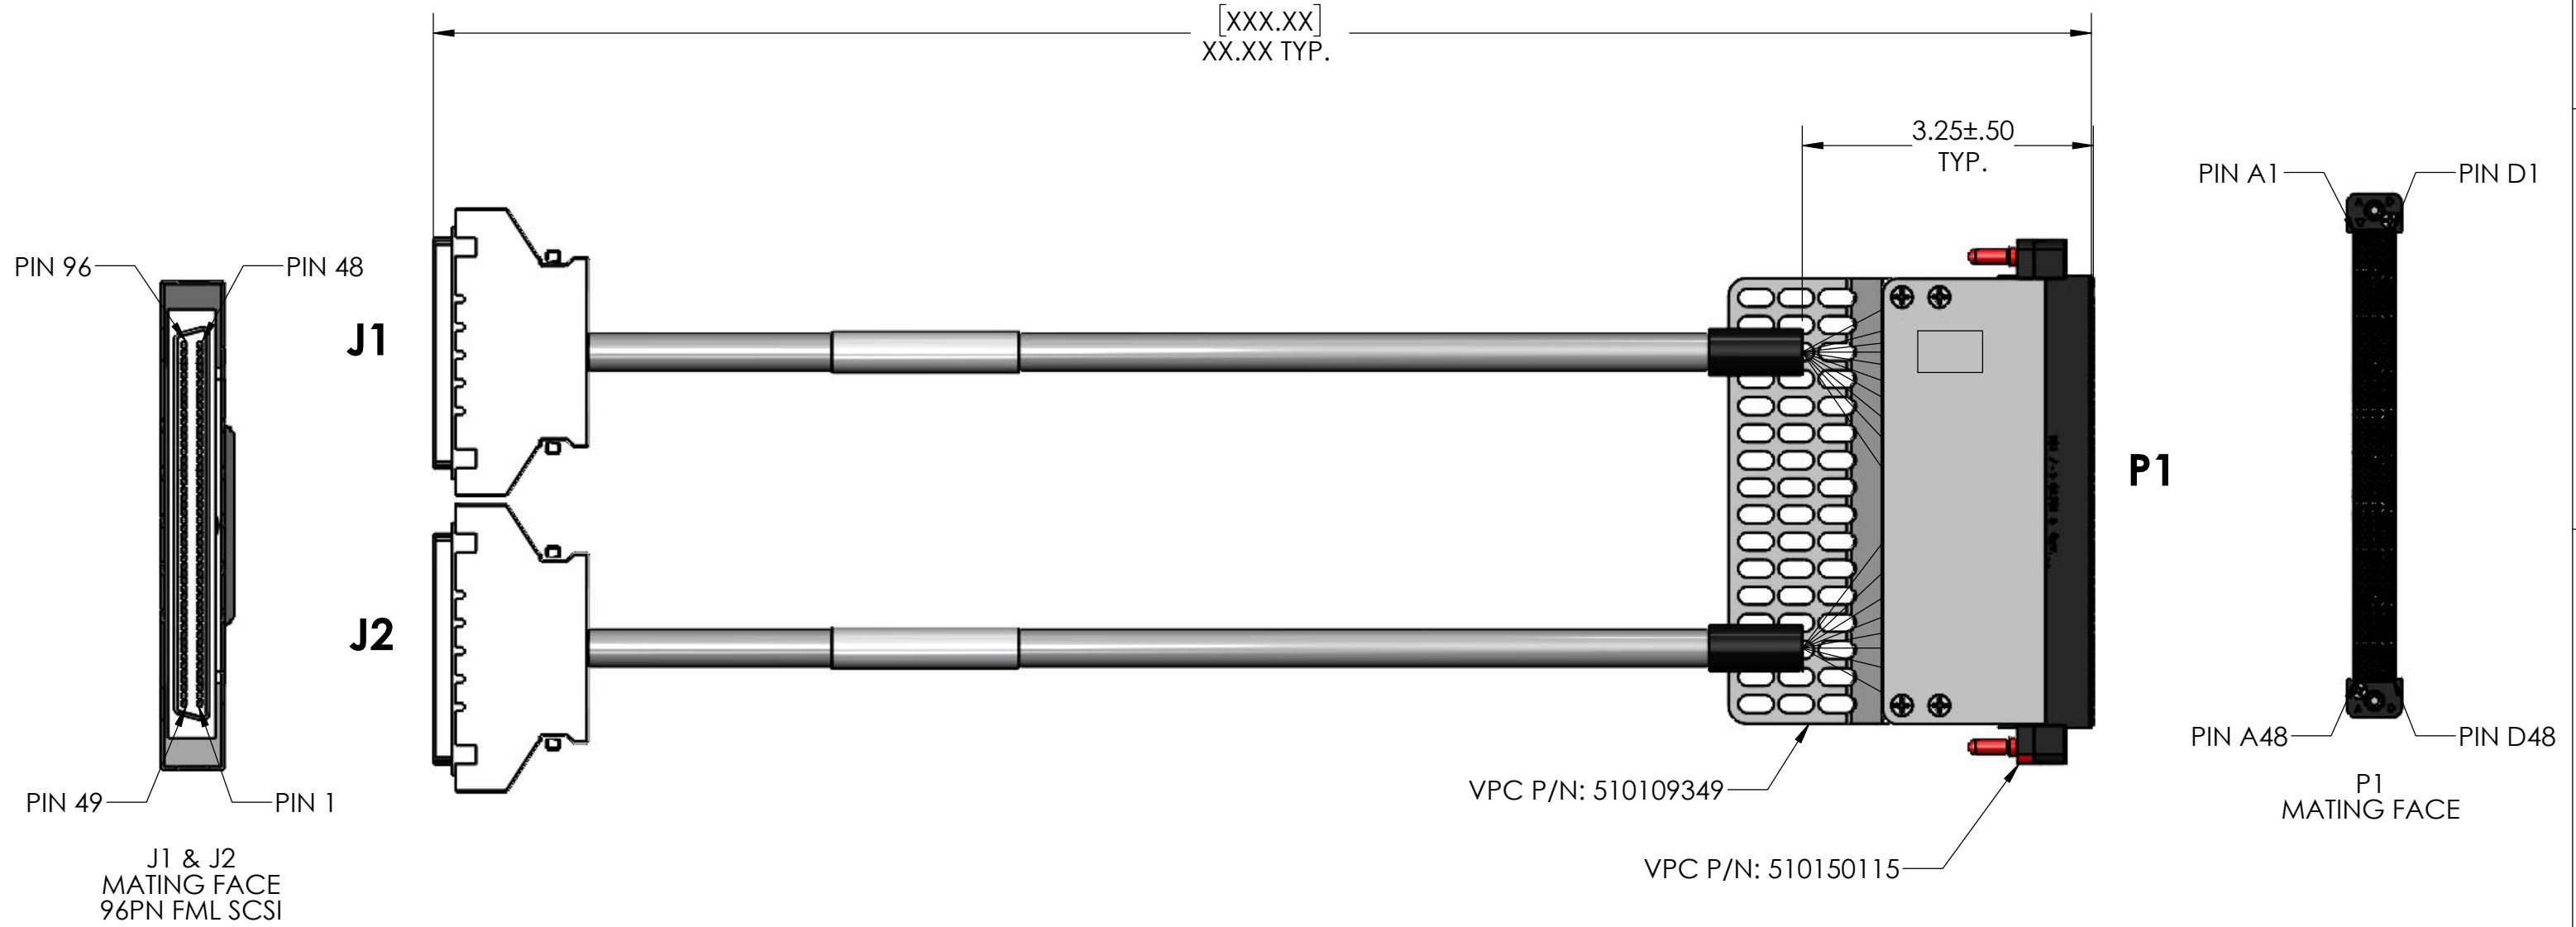

REV	DESCRIPTION	DATE	ENGINEER
D	ECN #14855	3/4/25	RF

NOTES:
1. FOR APPLICATION USE AND CARE INFORMATION CONSULT VPC USERS GUIDE @ WWW.VPC.COM

VPC P/N 540033010X40 WHERE X =	LENGTH XX.XX"
1	20.00" [508]
2	36.00" [914]
6	48.00" [1219]
9	60.00" [1524]
5	72.00" [1829]

RELATIVE CONNECTOR POSITIONS AND WIRE ROUTING ARE GENERIC AND MAY VARY WITH PINOUT

DIMENSIONS ARE SHOWN AS:
[MILLIMETERS]
INCHES

CUSTOMER DRAWING

**CBA 192 MOD TO
2-96 FML SCSI**

DWG.NO. **540033010X40** REV **D**