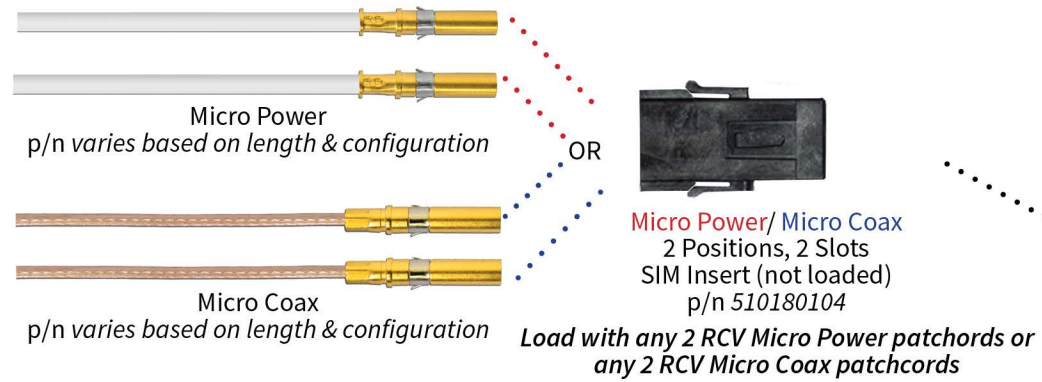

# Wired SIM Solutions

MIX MULTIPLE WIRED PROTOCOLS IN ONE MODULE WITH SIM TECHNOLOGY

## RECEIVER

### SIM MODULES

90 Series  
272 positions, 34 slots  
p/n 510170101

iCon/i1  
128 positions, 16 slots  
p/n 510160130

Load SIM Modules\*  
into compatible

90 SERIES &  
iSERIES  
ITAs  
RECEIVERS

\*Inserts load directly into  
some models

### SIM MODULES

iCon/i1  
128 positions, 16 slots  
p/n 510161130

90 Series  
272 positions, 34 slots  
p/n 510171101