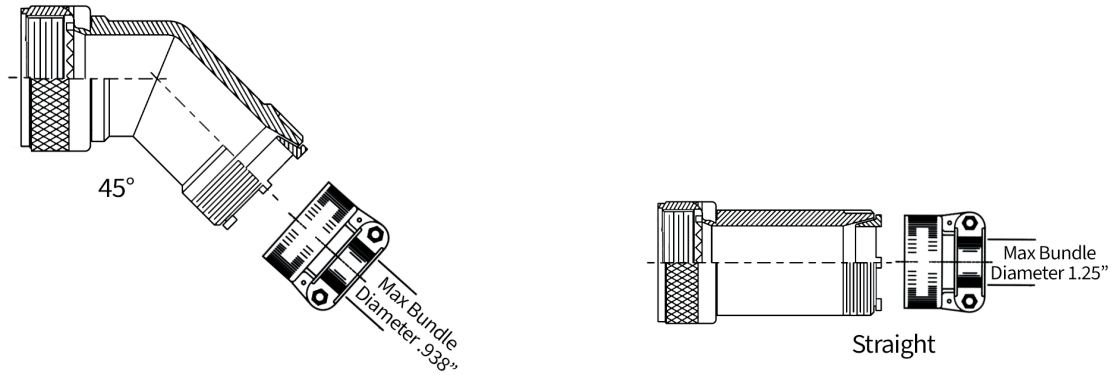

Tech Tip: Strain Relief Couplers

VPC recommends the following or equivalent for the VPC i1 EMI handheld ITA:

45 Degrees - Glenair part number 380AB115M2416H

Straight - Glenair part number 380AS115M2420H4

VPC recommends the following or equivalent for the VPC iCon EMI handheld ITA:

45 Degrees - Glenair part number 380AB115M2824H

Straight - Glenair part number 380AS115M2824H3

More information can be found at Glenair.com. For ordering inquiries email sales@glenair.com.