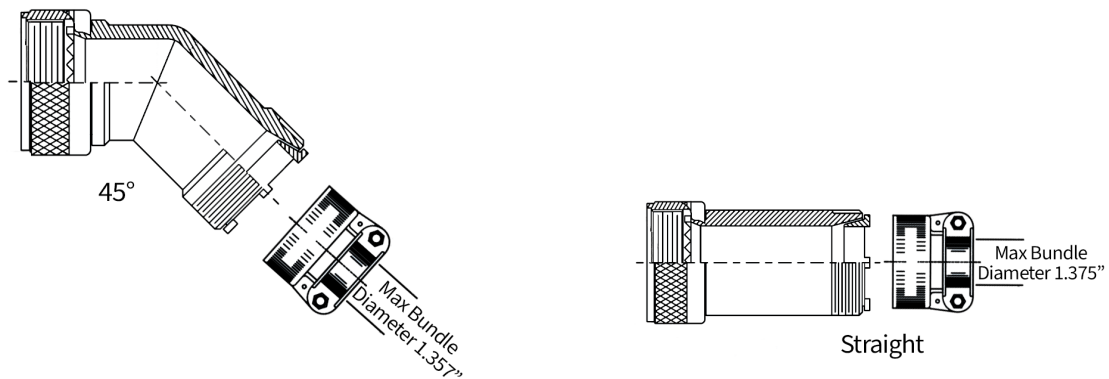

Tech Tip: Strain Relief Couplers

VPC recommends the following or equivalent for the VPC i1 EMI handheld ITA:

45 Degrees - Glenair part number 380AB115M2416H

Straight - Glenair part number 380AS115M2420H4

VPC recommends the following or equivalent for the VPC iCon EMI handheld ITA:

45 Degrees - Glenair part number 380AB115M2824H

Straight - Glenair part number 380AS115M2824H3

More information can be found at Glenair.com. For ordering inquiries email sales@glenair.com.