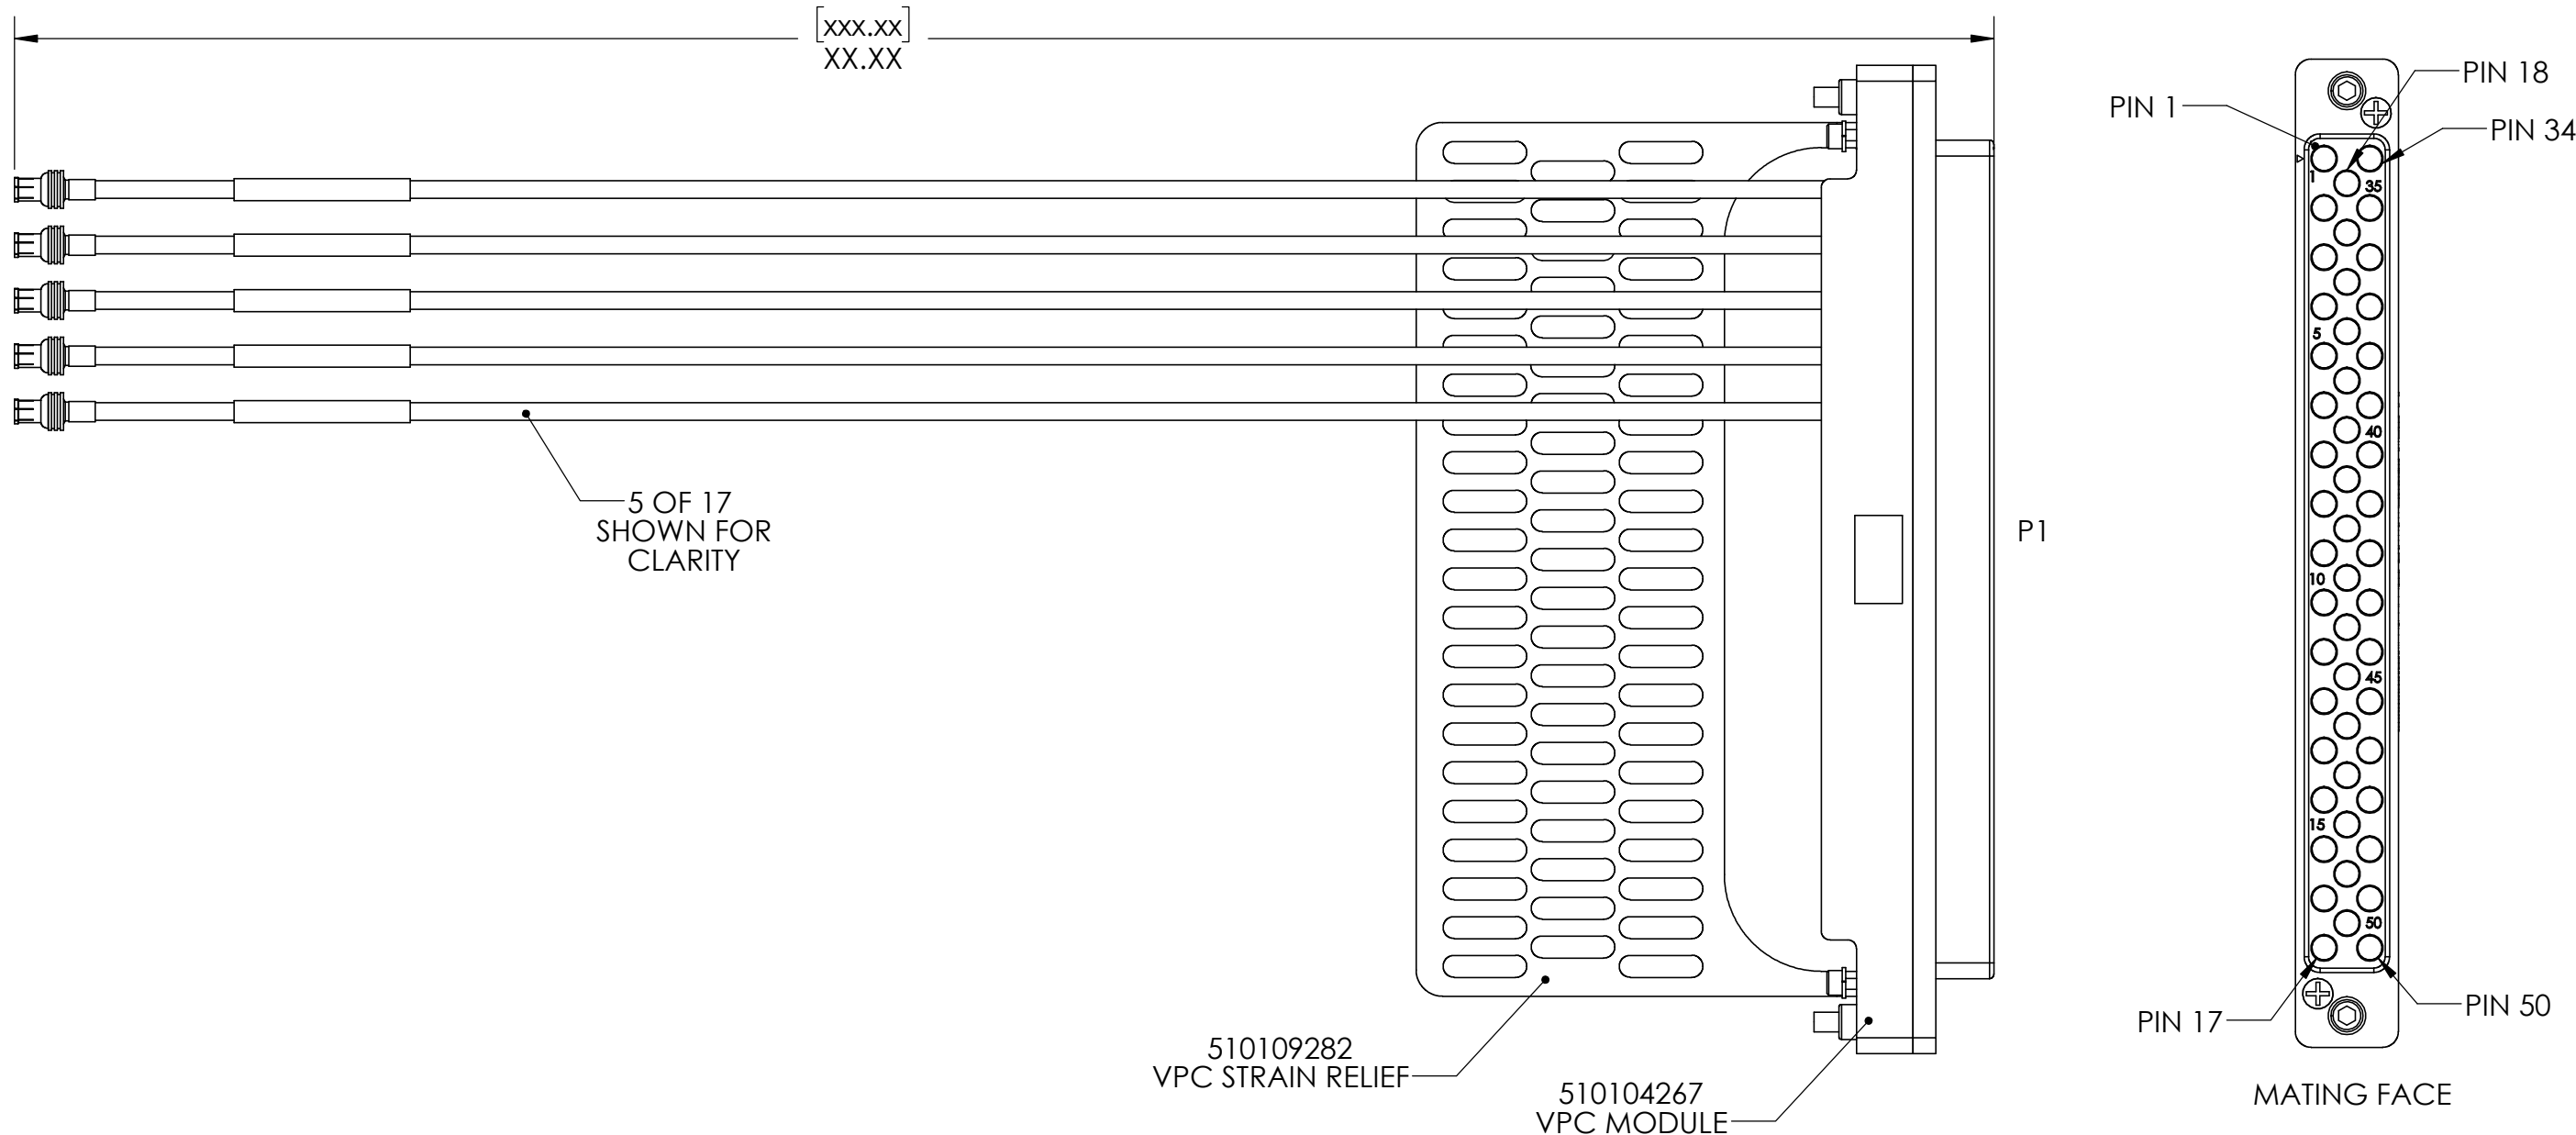

REV	DESCRIPTION	DATE	ENGINEER
A	ORIGINAL RELEASE ECN #10184	4/13/2020	S MULLINS

2. MATING MODULE: 510108262 (1)
MATING PATCHCORDS: 7-361116000-036 (17)

NOTES:

VPC P/N 540338010X47 WHERE X =	LENGTH XX.XX"
1	20.00" [508]
2	36.00" [914]
6	48.00" [1219]
9	60.00" [1524]
5	72.00" [1829]

RELATIVE CONNECTOR POSITIONS AND WIRE ROUTING ARE GENERIC AND MAY VARY WITH PINOUT

DIMENSIONS ARE SHOWN AS:
[MILLIMETERS]
INCHES

CUSTOMER DRAWING

CBA, RCV, MICRO COAX
TO 17 MINI COAX PL
f/ PXIe-2748

DWG.NO. **540338010X47** REV **A**