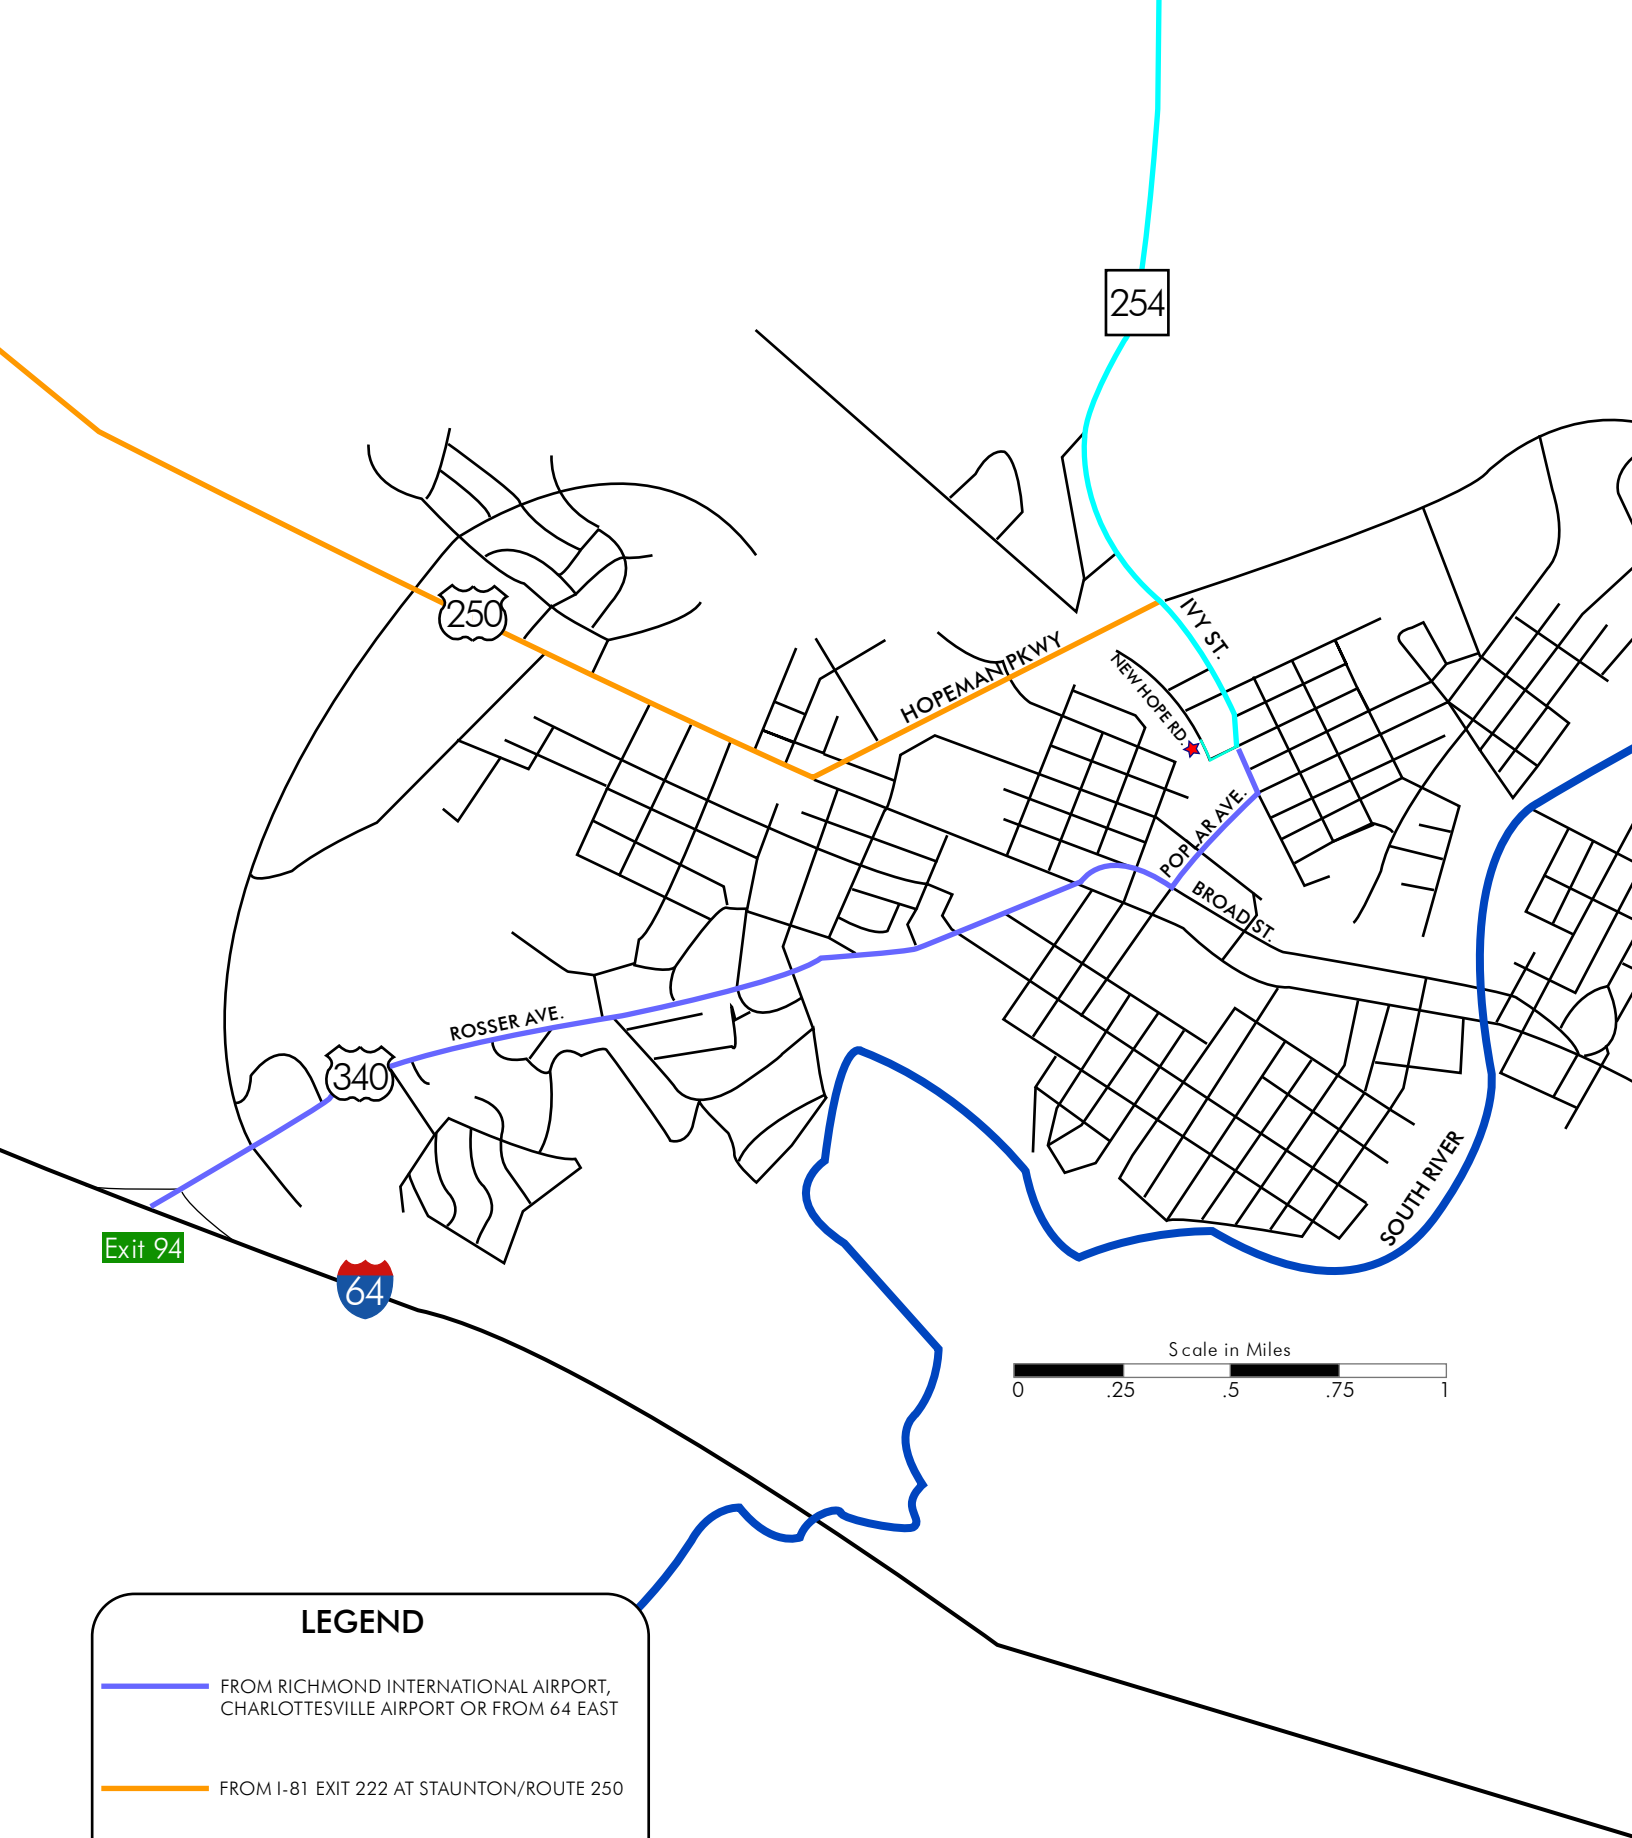

LEGEND

- FROM RICHMOND INTERNATIONAL AIRPORT, CHARLOTTESVILLE AIRPORT OR FROM 64 EAST
- FROM I-81 EXIT 222 AT STAUNTON/ROUTE 250
- FROM SHENANDOAH VALLEY AIRPORT OR FROM DULLES INTERNATIONAL AIRPORT